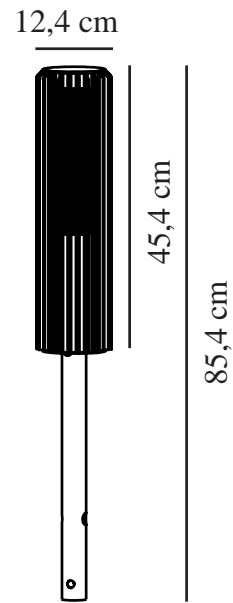

# ALUDRA 45 | GARDEN LIGHT | BROWN METALLIC nordlux®

2118028061

Voltage (V): 230 Volt  
IP degree: IP54  
Maximum bulb wattage (W): 15W  
Class (Class 1, Class 2, Class 3):  
Class 1 (Earth contact)  
Socket type: E27  
Parallel connection: True

Height (cm): 45.4  
Width (cm): 12.4  
Shade Diameter (cm): 12.4  
Length (cm): 12.4

EAN: 5704924004469  
TUN: 2139906  
Item Number: 2118028061

Pcs Per Master Carton: 3  
Sales Box Height (cm): 46.8  
Sales Box Width(cm): 26  
Sales Box Depth (cm): 14  
Sales Box Volume m<sup>3</sup> : 0.017  
Product net weight (kg): 2.34

Primary material: Aluminium  
Secondary material: Plastic  
Colour of the glass: Opal white  
Suitable for Seaside: False  
Colour: Brown metallic

- Beautiful light and shadow effect
- Parallel connection possible
- Easy to install with the included base
- Small, compact design