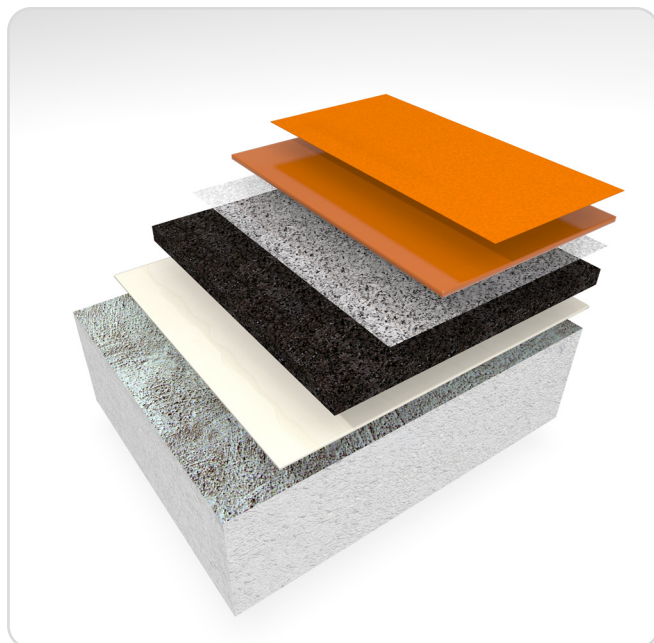

## Pulastic® Classic

Reflex Pulastic® Classic is our premium, seamless, point elastic sports floor system. Unlike other synthetic surfaces, Polyurethane is a resin that is poured on site with no welds or join marks visible on the finished surface. It is completely unique in that the flooring can be sanded and re-poured to create very long life-cycles. Available in a wide range of colour options, Pulastic® Classic is the ideal solution for most environments.

### Pulastic® Benefits

Long term resiliency for injury prevention

EN14904 Point Elastic sprung flooring standard

Seamless, non-porous and smooth surface

Low total cost of ownership

Wide colour selection

Meets ISO 9001 for quality management